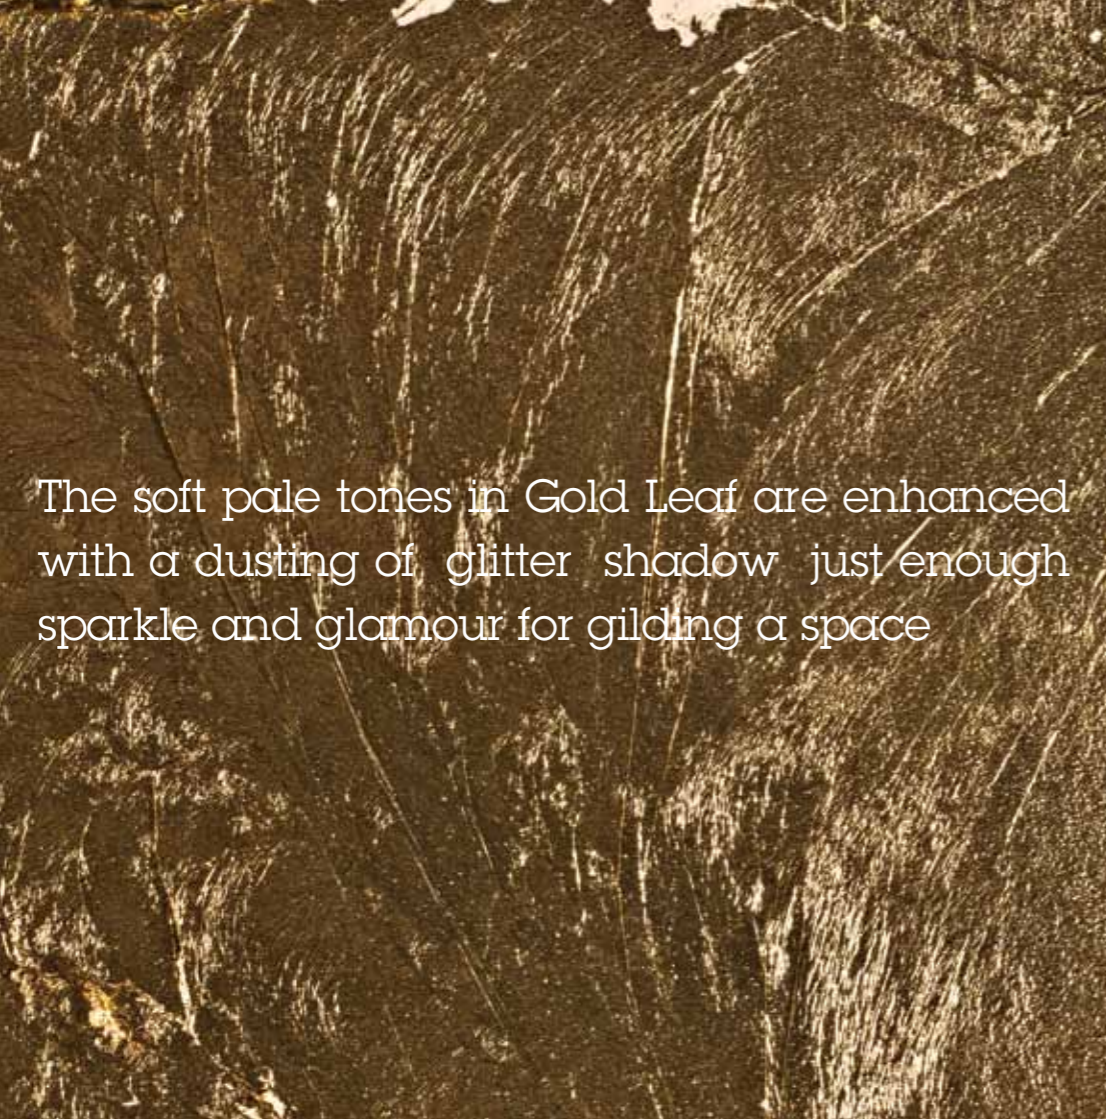

# Metal

Understated opulence

The soft pale tones in Gold Leaf are enhanced with a dusting of glitter shadow just enough sparkle and glamour for gilding a space

Metal Gold Leaf

Fuse is a live wire; shimmering pale to dark with the movement of light, helped by the beaten surface effect and added gold dust