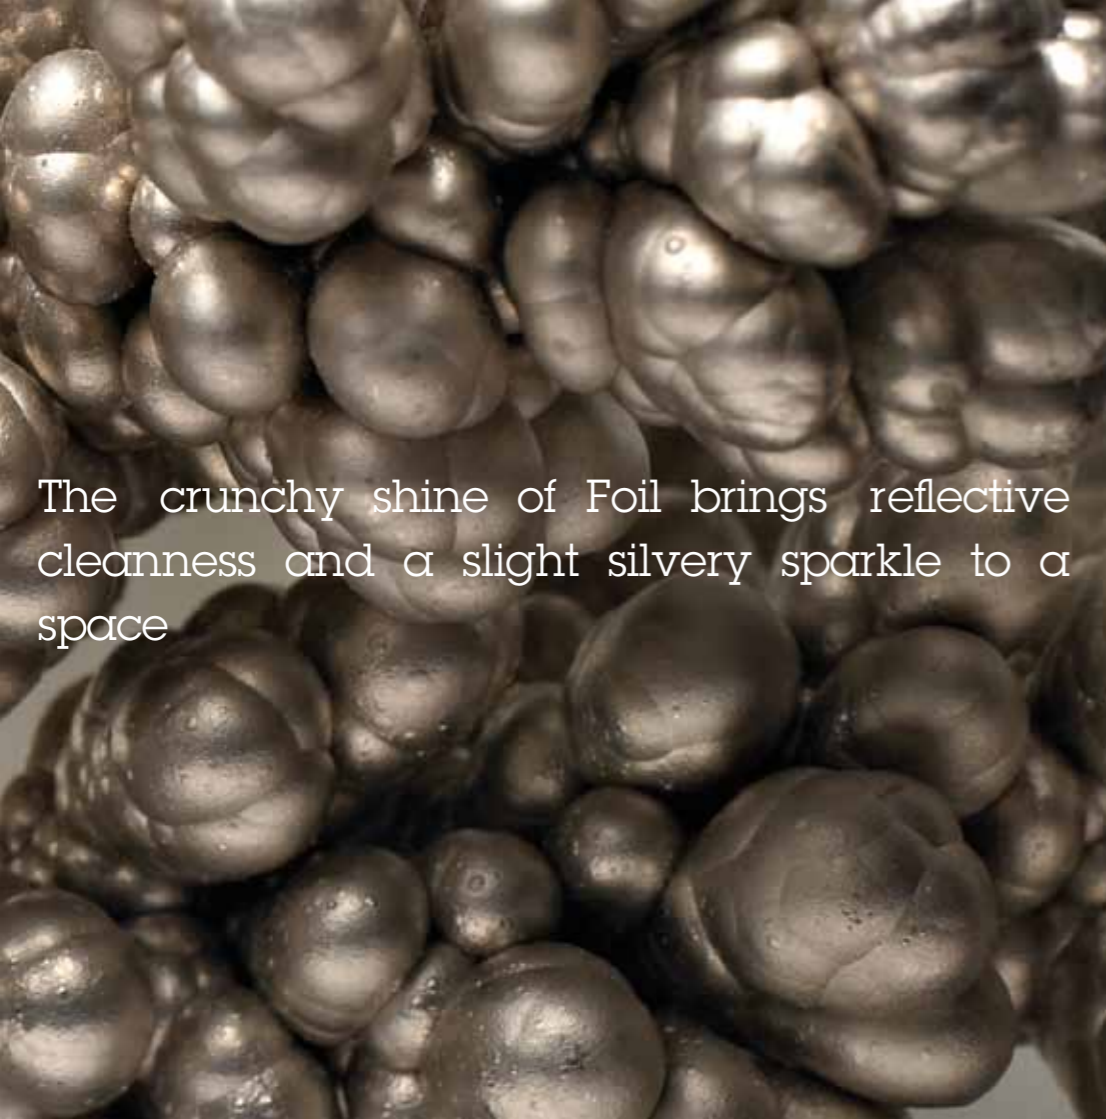

Metal Foil

The crunchy shine of Foil brings reflective cleanness and a slight silvery sparkle to a space